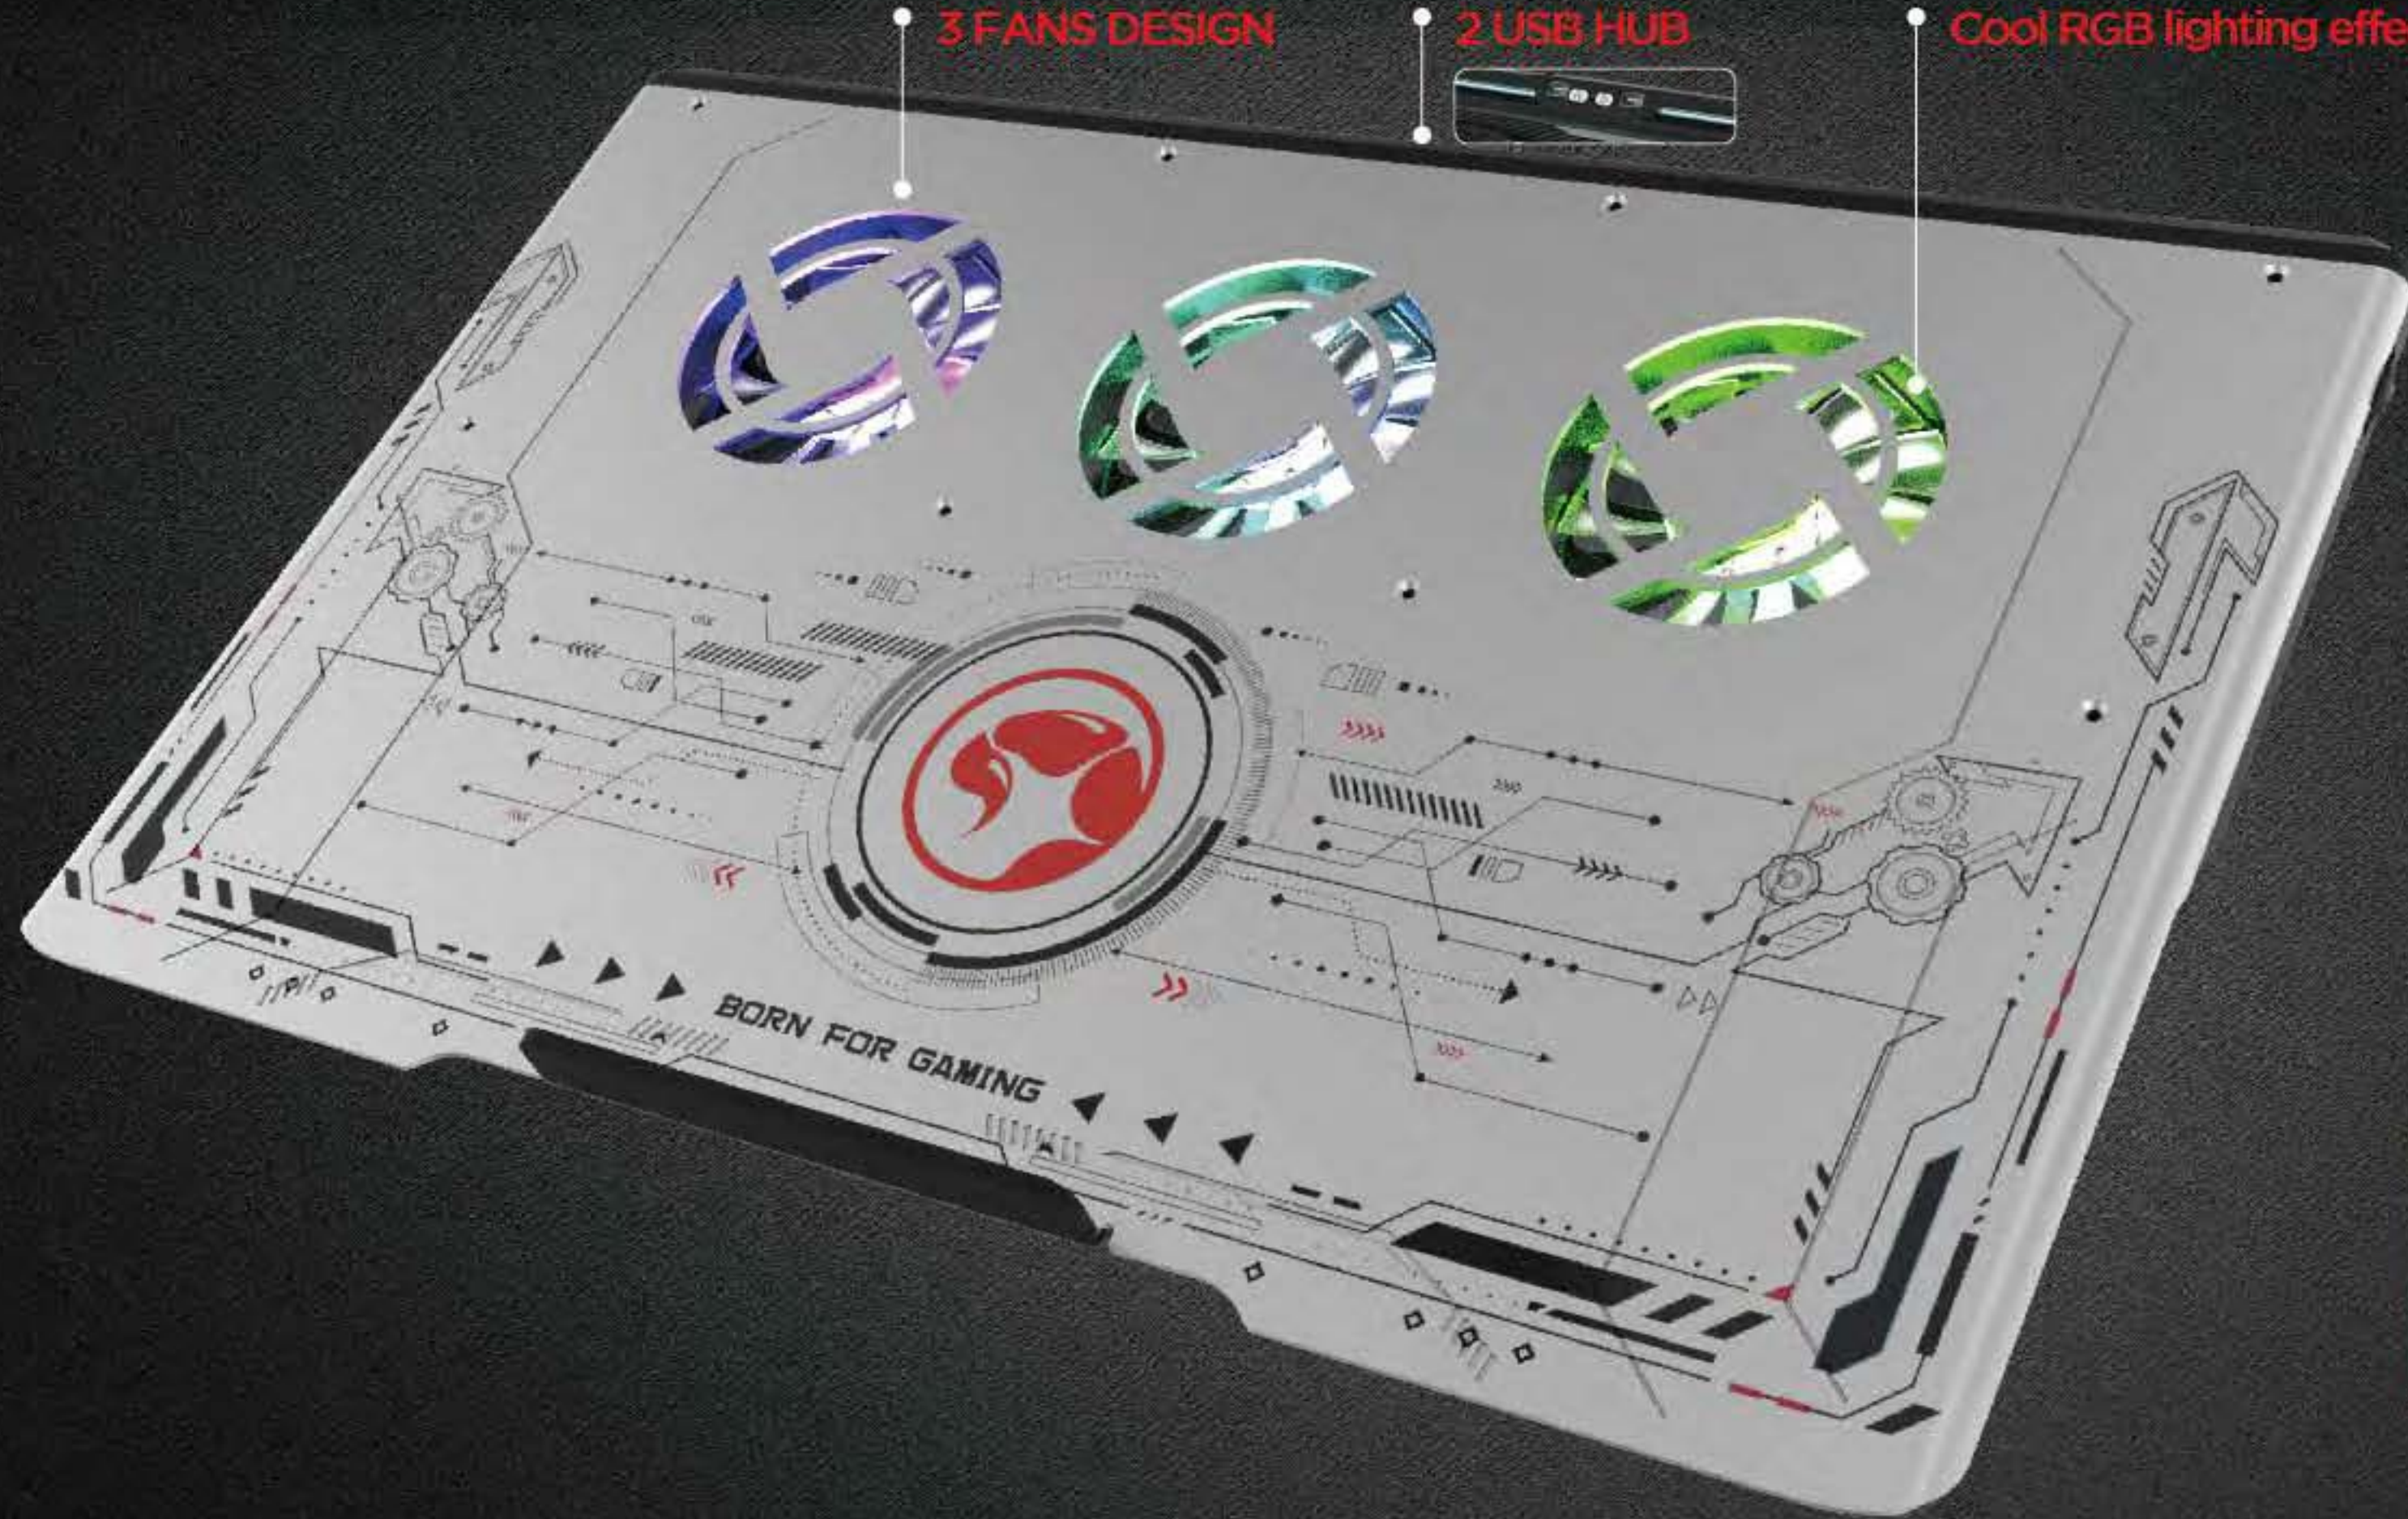

3 FANS DESIGN

2 USB HUB

Cool RGB lighting effects

FN-42

TECH SPECS:

- Compatible notebook: 10-19"
- Material: ABS plastic and Aluminum alloy
- Product size: 420 x 270 x 30mm
- Fan size(3PCS): 80 x 80 x 10mm
- Operable angle: 5°-20°
- Noise: 20-26dBA
- Fan life: 30000H
- Backlight: RGB
- Air Flow: 63-76CFM
- Fan speed: 2000RPM
- USB port: 2-port USB
- Power: 3W
- Cable length: 550cm
- Weight: 700g