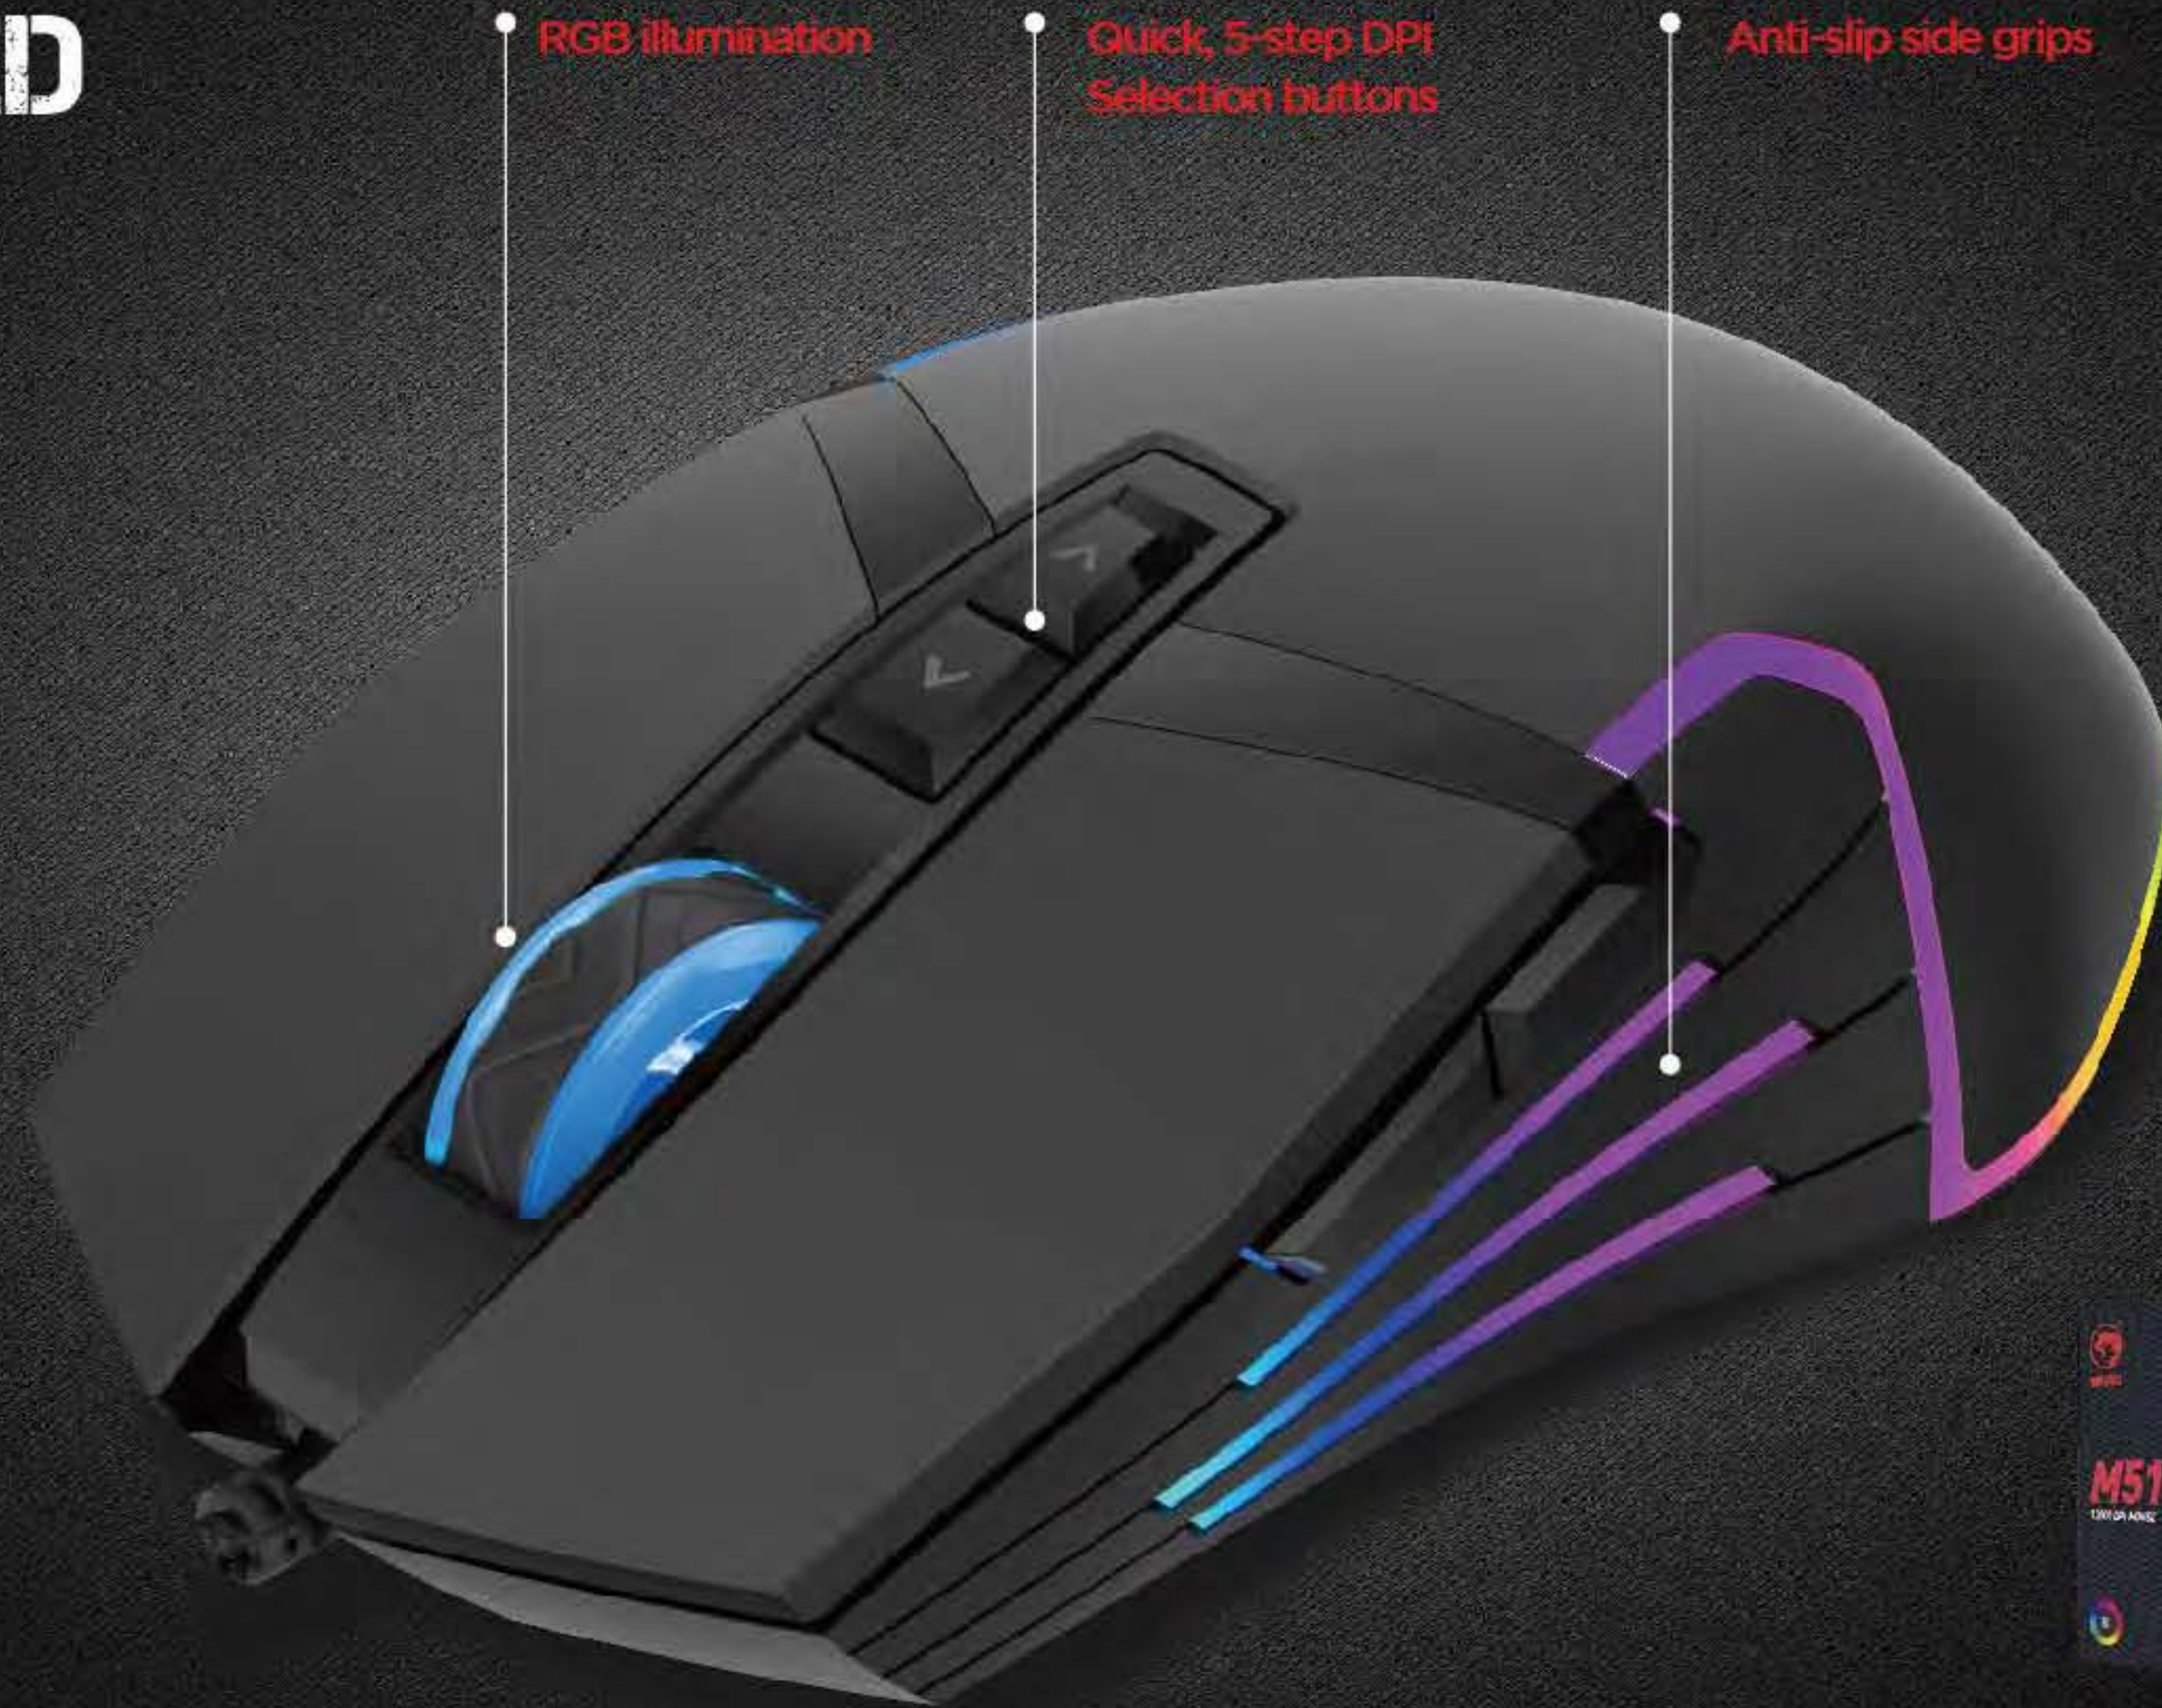

9D 6200 DPI WIRED GAMING MOUSE

9 BUTTONS

PROGRAMMABLE

BACKLIGHT

G941

TECH SPECS:

- Sensor: Optical, PAW 3327DB+BY8832
- DPI: 800-1200-1800-3000-6200 (default)
- Buttons: 9 (programmable)
- Switch rating: 20 million clicks
- Backlight: RGB
- Polling rate: up to 1000 Hz
- Interface: USB 2.0
- Cable length: 1.6 m
- Size: 127 x 70 x 40 mm
- OS support: Windows 7 or newer

Quantity 20 /Carton