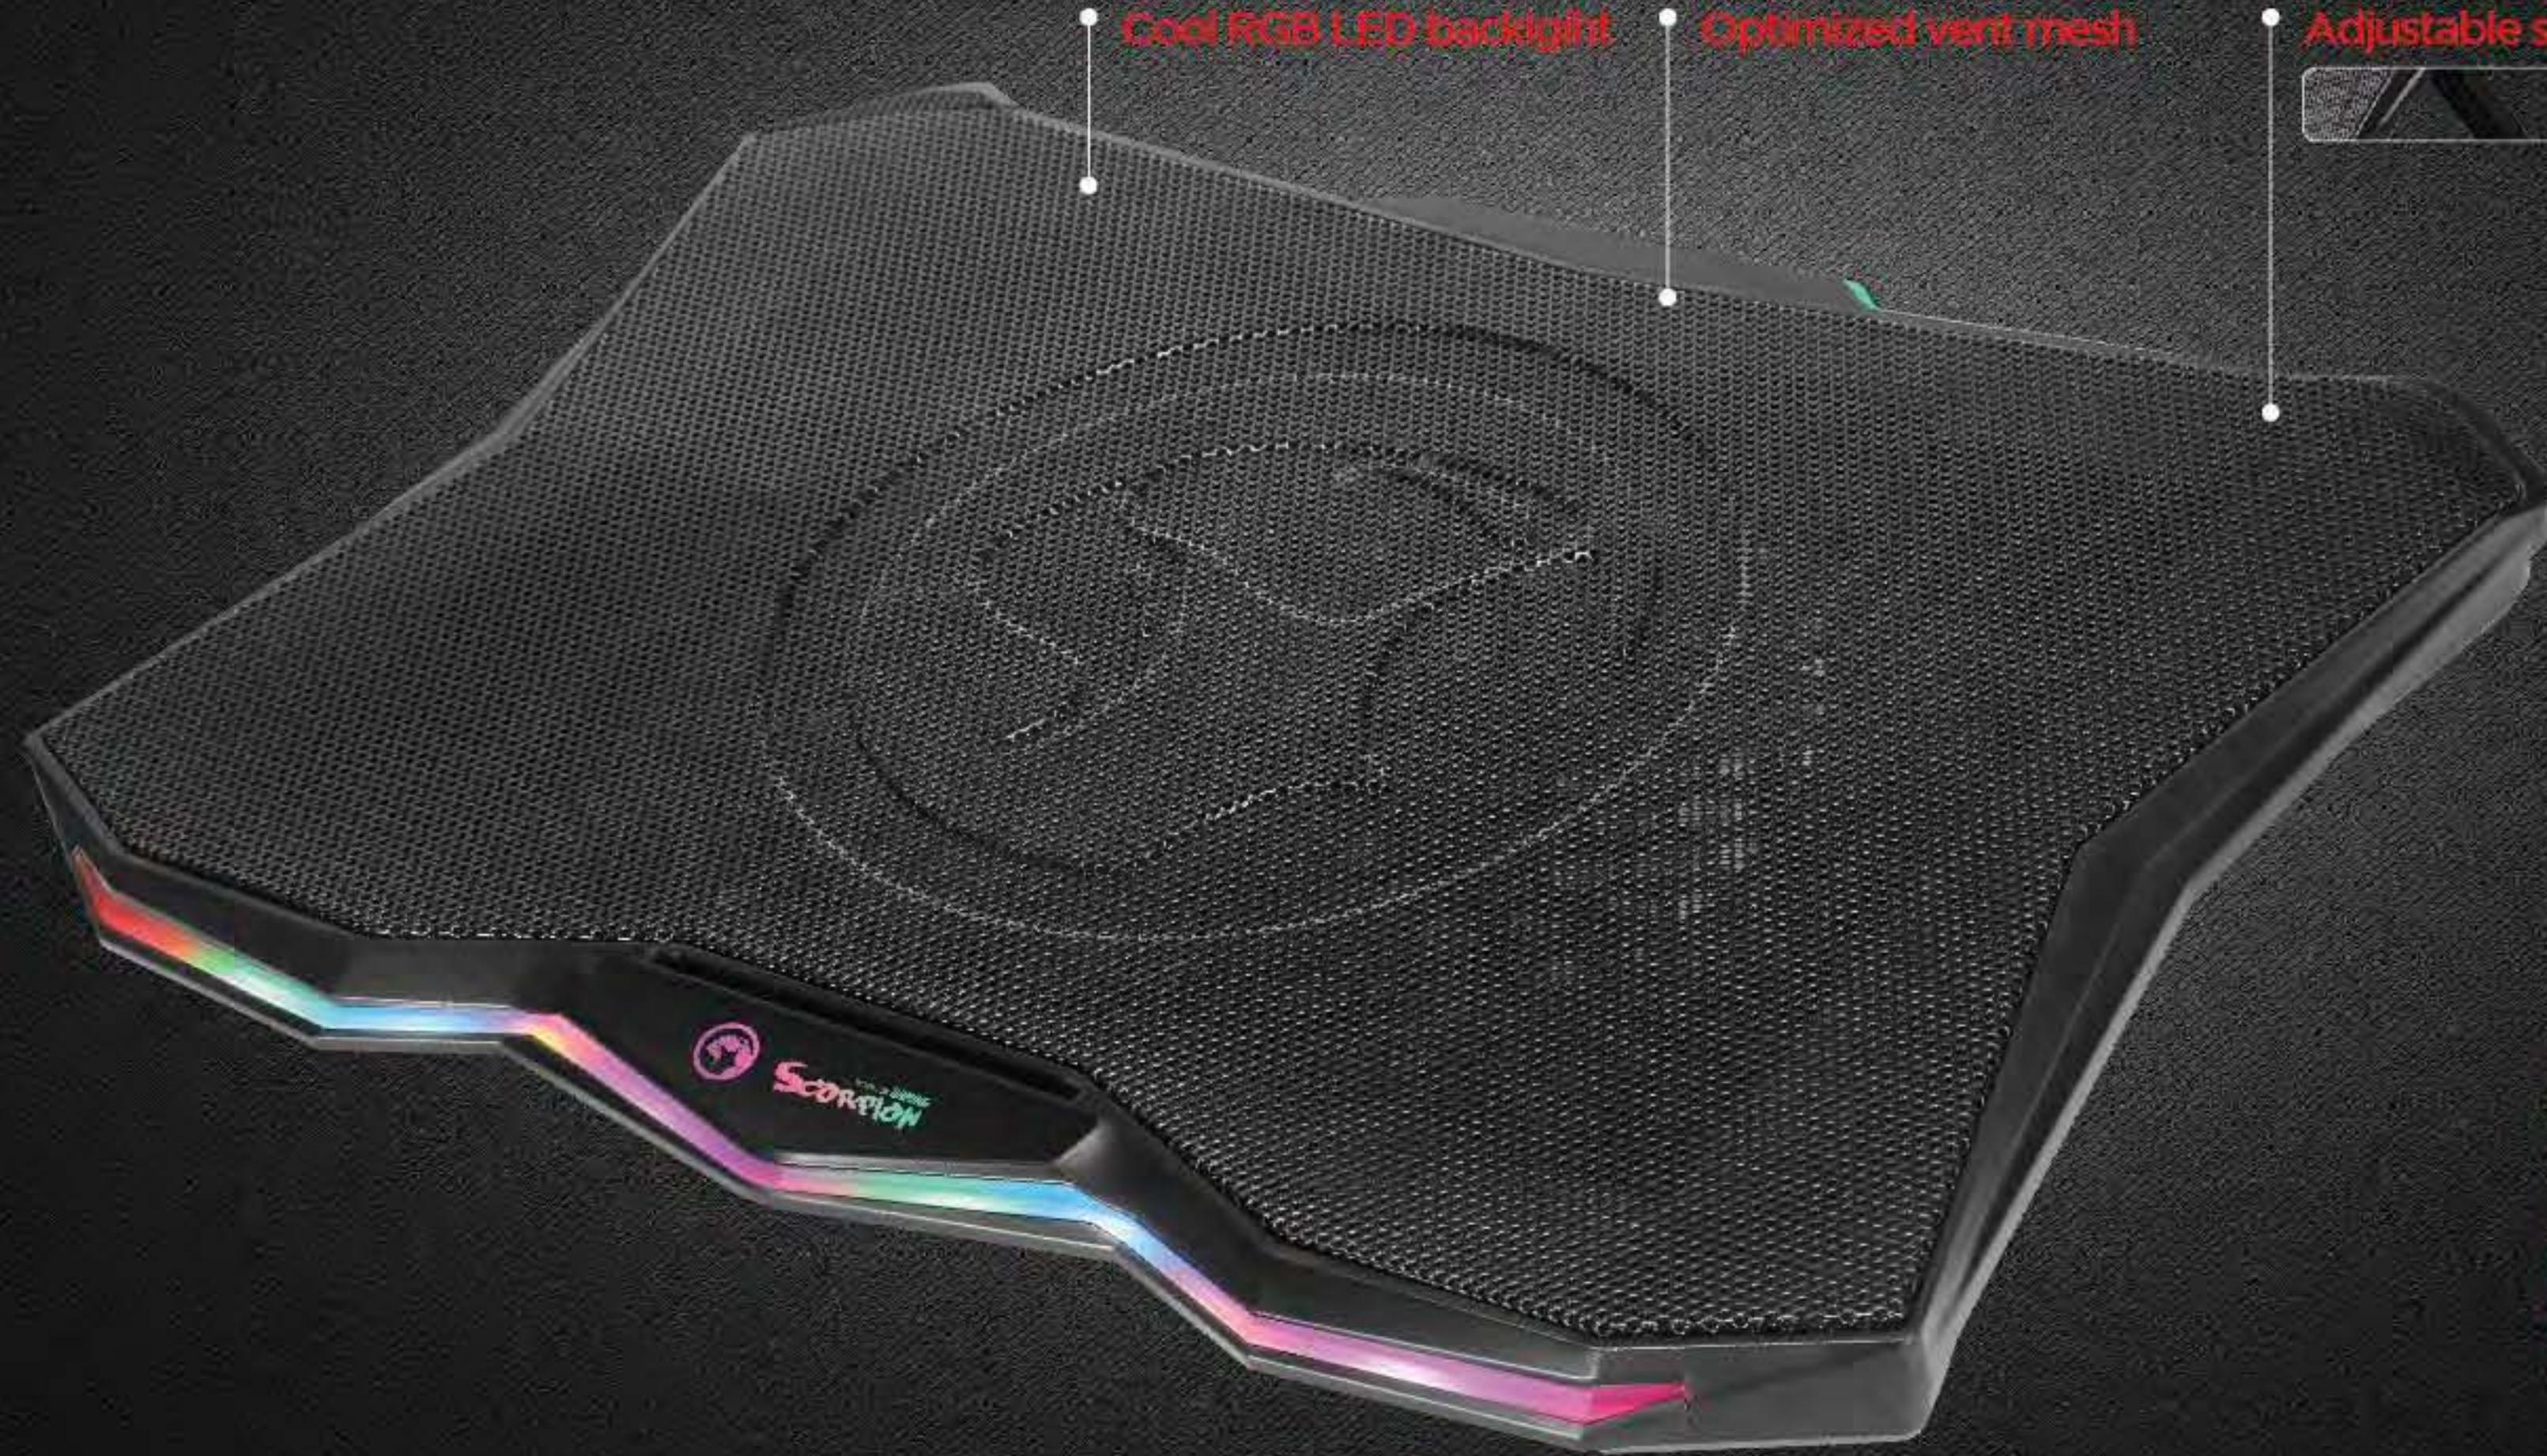

17" LAPTOP COOLING STAND

RGB
BACKLIGHT

100% PURE
PERFORMANCE

180MM
DESIGN

Cool RGB LED backlight

Optimized vent mesh

Adjustable stand angle

FN-40

TECH SPECS:

- Compatible notebook: up to 17"
- Dimensions: 405 x 300 x 26mm
- Fan size: 180 x 180 x 15mm
- Air flow: 63CFM
- Fan speed: 570-800 RPM
- Cable length: 60cm
- Power: 4W
- Rated voltage: 5V DC